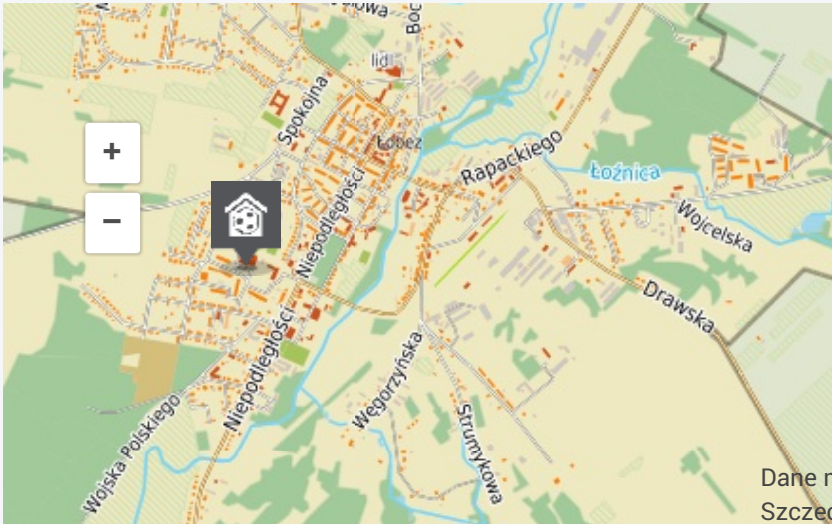

Add to travel plan

Geolocation

Dane mapy © OpenStreetMap CC BY-SA, © WODGIK Szczecin

COMMENTS

Sign in to leave a comment.

Project co-financed by the European Union from the European Regional Development Fund within the Regional Operational Programme for the West Pomeranian Voivodeship for the years 2007 to 2013.